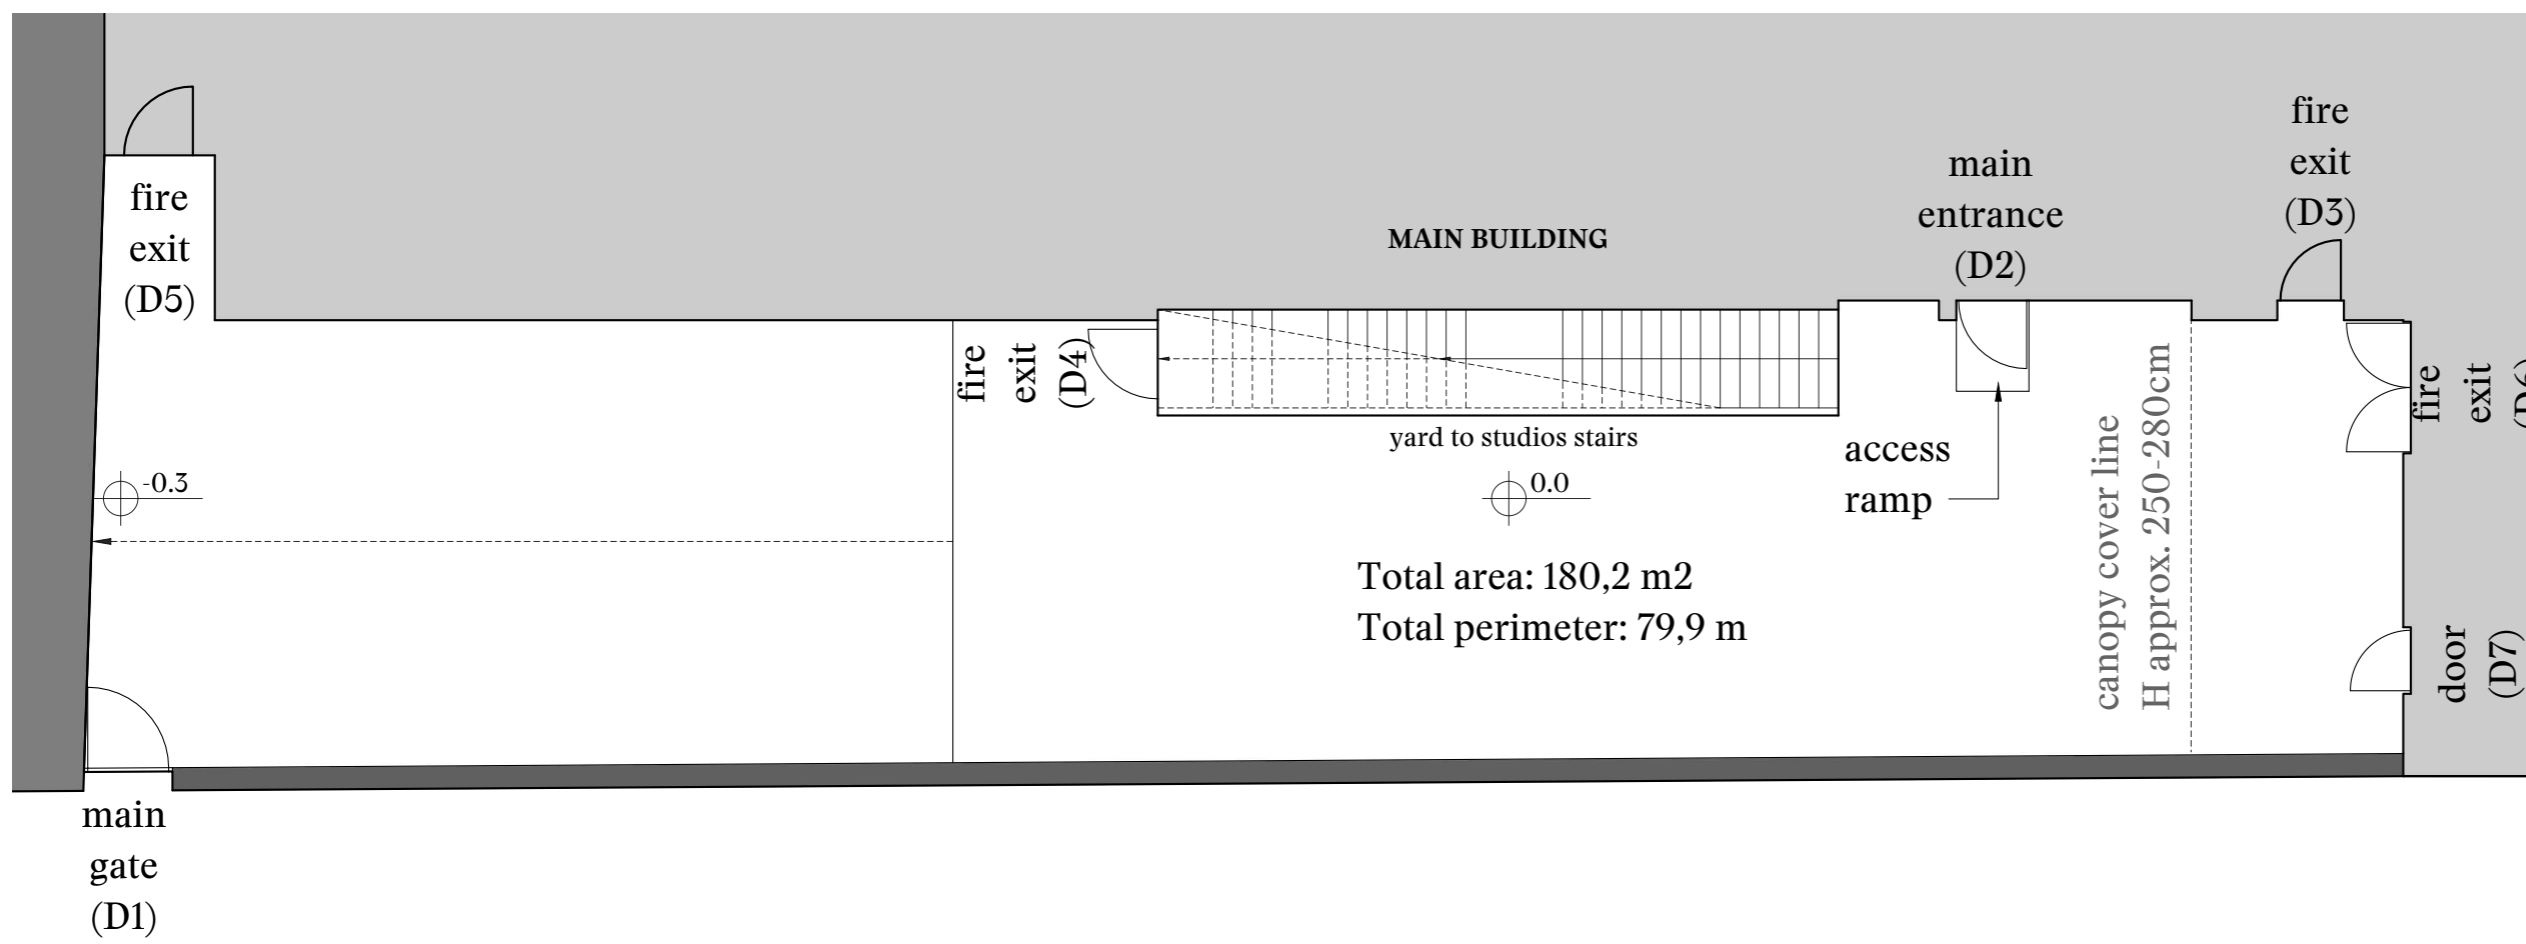

P
P
/
S

Doors' width:
 D1 = 107 cm
 D2 = 79 cm
 D3 = 79 cm
 D4 = 80 cm
 D5 = 79 cm
 D6 = 80+80 cm
 D7 = 81 cm

General Yard Plan
 Scale: 1:100

NOTES:
 All dimensions are in centimetres unless otherwise stated.
 This map is to be used as a guideline only.